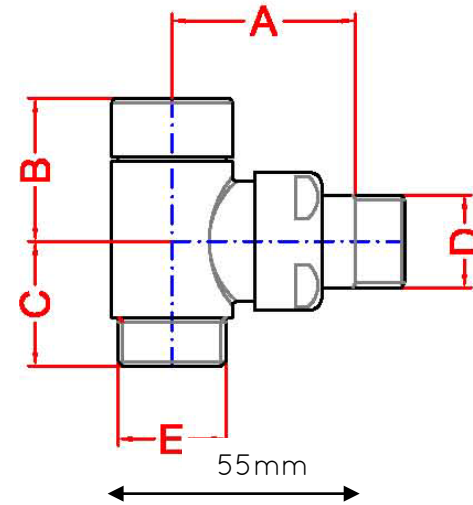

### TAP

D	E	A	B	C
½"	24-19mm	41mm	51mm	38mm

### LOCKSHIELD

D	E	A	B	C
½"	24-19mm	40mm	32mm	28mm