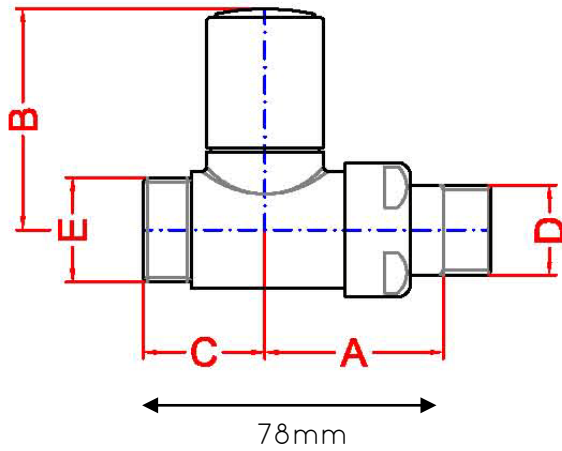

### TAP

D	E	A	B	C
½"	24-19mm	41mm	51mm	38mm

### LOCKSHIELD

D	E	A	B	C
½"	24-19mm	40mm	32mm	28mm